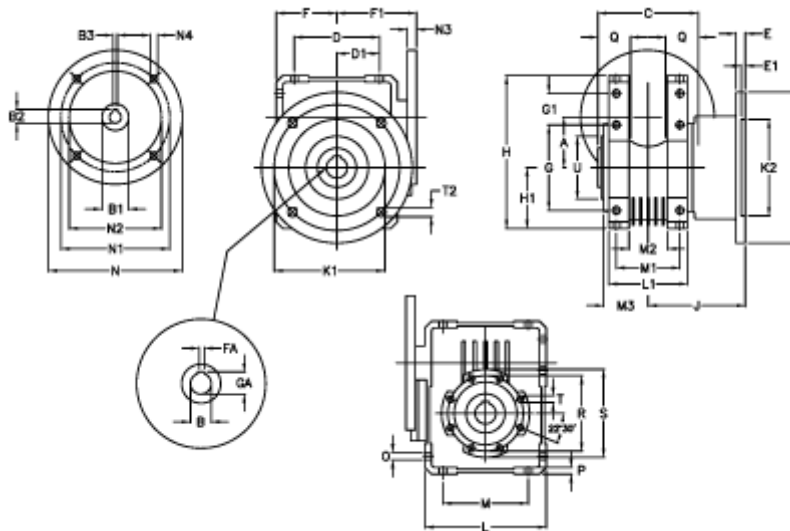

Article number: 392211002343616

Description: Worm Gear with Torque Limiter
W110 L1-UF-23-P90 B14

Measures

| | | | | | |
|------------|-----------|------------|----------|------------|---------|
| A = 110.10 | E = 20 | H = 308.0 | M = 184 | N4 = 9 | U = 130 |
| B = 42 | E1 = 12 | H1 = 125.0 | M1 = 115 | O = 14.0 | |
| B1 E7 = 24 | F = 125 | J = 179.5 | M2 = 69 | P = 14 | |
| B2 = 27.3 | F1 = 143 | K = 280 | M3 = 73 | Q = 45 | |
| B3 H9 = 8 | FA = 12 | K1 = 230 | N = 140 | R = 165 | |
| C = 155 | G = 184 | K2 = 170 | N1 = 115 | S = 200 | |
| D = 174.0 | G1 = 58.0 | L = 250 | N2 = 95 | T = M12x19 | |
| D1 = 82.0 | GA = 45.3 | L1 = 143 | N3 = 6.5 | T2 = 13.0 | |